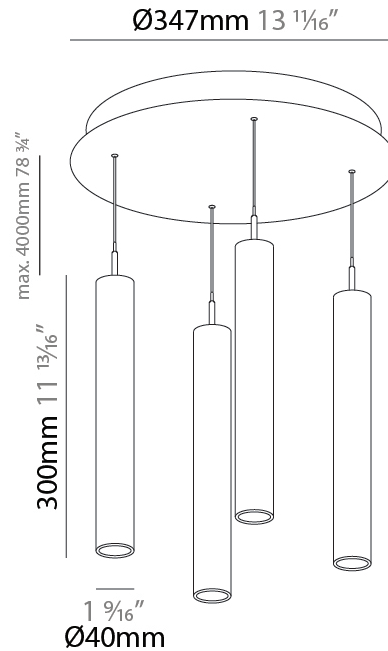

GENERAL

Series: G-Mini Round
Subseries: G-Mini Round Hangover
Brand: Prolicht
Division: Architectural
Mounting Type: Suspension
Mounting Location: Ceiling
Subcategory: Spots

PHYSICAL

Shape: Cylinder
Diameter (mm): 347
Diameter (in): 13 13/16
Height (mm): 300
Height (in): 11 13/16
Light Distribution: Direct
Fixture Finish: SSR / BKV / CWI / CRY / HAB / UFT / ITA / RUA / FTG / MYG / LOD / PUS / FRO / FUP / KIA / POP / BLS / SPG / MEY / GOH / GUM / CHC / COM / ABZ / JAG / OBR / MOS / ROR
Accent Finish: NOF / COP / MIR / SSS
Fixture Material: Extruded Aluminum / Steel
Cable Details: 2,000mm/78 3/4" / 4,000mm/157 1/2" - Cable, Black, Green, Orange, Red, White

ELECTRICAL

Lamp Type: LED (Zhaga Standard)
Input Wattage (W): 39
Total Output Wattage (W): 35.4
Dimming: Non-Dimmable
Driver Included: Yes
Driver Location: Integrated
Driver Type: Constant Current - Universal
Driver Class: Class 2
Input Voltage (V): 120 - 277

LED

Color Temperature (°K): 2700 / 3000 / 3500 / 4000
Max. Delivered Lumen (lm): 2776 / 2904 / 3012 / 3080
Nominal Lumen (lm): 3878 / 4056 / 4206 / 4301
CRI: >90 CRI
Lamp Life (hrs): 50000

OPTICAL

Beam Angle: 40 / 52

RATINGS AND CERTIFICATIONS

Certified By: Certified for North American Standards
IP rating: IP20