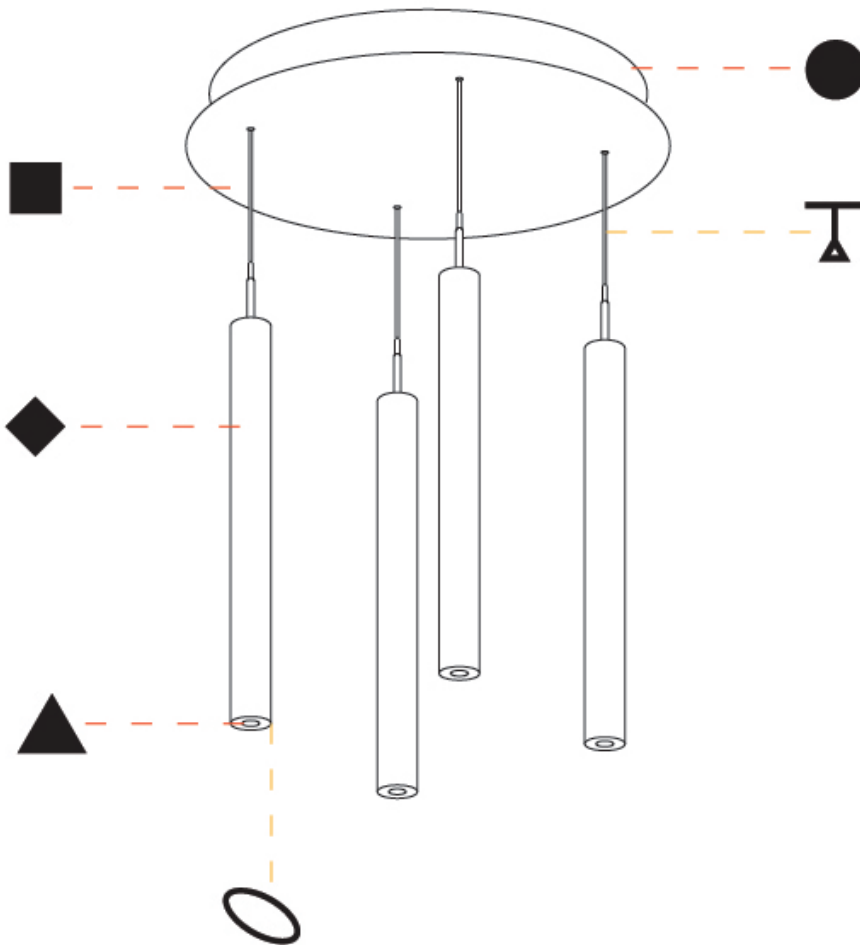

G-MINI ROUND HANGOVER SUSPENSION

A300633-

base number LED Dimming Finishes (Diamond) Finishes (Triangle) Finishes (Circle) Finish Options Shine Ring Beam Angle Options Cable Options

- To build a product code in our configurator select the specify button on the base model # product page
- To build a manual product code on this datasheet choose from the options listed below in blue font and add the suffix to the base model #

GENERAL

Series: G-Mini Round
 Subseries: G-Mini Round Hangover
 Brand: Prolicht
 Division: Architectural
 Mounting Type: Suspension
 Mounting Location: Ceiling
 Subcategory: Spots

PHYSICAL

Shape: Cylinder
 Diameter (mm): 347
 Diameter (in): 13 13/16
 Height (mm): 300
 Height (in): 11 13/16
 Light Distribution: Direct
 Fixture Finish: SSR / BKV / CWI / CRY / HAB / UFT / ITA / RUA / FTG / MYG / LOD / PUS / FRO / FUP / KIA / POP / BLS / SPG / MEY / GOH / GUM / CHC / COM / ABZ / JAG / OBR / MOS / ROR
 Accent Finish: NOF / COP / MIR / SSS
 Fixture Material: Extruded Aluminum / Steel
 Cable Details: 2,000mm/78 3/4" / 4,000mm/157 1/2" - Cable, Black, Green, Orange, Red, White