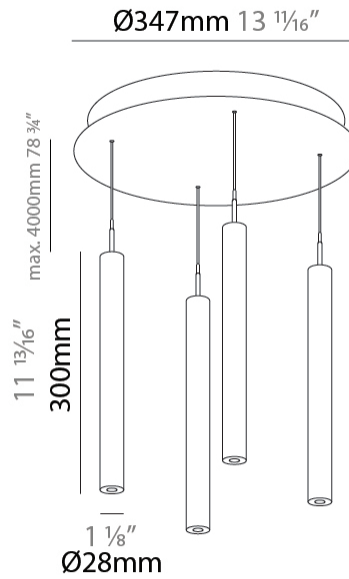

GENERAL

Series: G-Mini Round
Subseries: G-Mini Round Hangover
Brand: Prolight
Division: Architectural
Mounting Type: Suspension
Mounting Location: Ceiling
Subcategory: Spots

PHYSICAL

Shape: Cylinder
Diameter (mm): 347
Diameter (in): 13 13/16
Height (mm): 300
Height (in): 11 13/16
Light Distribution: Direct
Diffuser: Shine Ring - NOR / OPL / YEL / ORA / RED / BLU / GRN
Fixture Finish: SSR / BKV / CWI / CRY / HAB / UFT / ITA / RUA / FTG / MYG / LOD / PUS / FRO / FUP / KIA / POP / BLS / SPG / MEY / GOH / GUM / CHC / COM / ABZ / JAG / OBR / MOS / ROR
Accent Finish: NOF / COP / MIR / SSS
Fixture Material: Extruded Aluminum / Steel
Cable Details: 2,000mm/78 3/4" / 4,000mm/157 1/2" - Cable, Black, Green, Orange, Red, White

ELECTRICAL

Lamp Type: LED (Zhaga Standard)
Input Wattage (W): 26
Total Output Wattage (W): 23.7
Dimming: Non-Dimmable
Driver Included: Yes
Driver Location: Integrated
Driver Type: Constant Current - Universal
Driver Class: Class 2
Input Voltage (V): 120 - 277

LED

Color Temperature (°K): 2700 / 3000 / 3500 / 4000
Max. Delivered Lumen (lm): 1557 / 1421 / 1499 / 1450
Nominal Lumen (lm): 1840 / 1949 / 2057 / 2112
CRI: >90 CRI
Lamp Life (hrs): 50000

OPTICAL

Beam Angle: 32 / 58

RATINGS AND CERTIFICATIONS

Certified By: Certified for North American Standards
IP rating: IP20